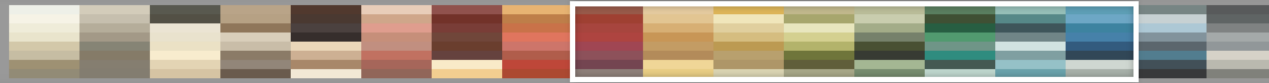

WILLIAMSBURG® PAINT COLOR COLLECTION ▾

Purchase the Williamsburg® Paint Color Collection fan deck. [SHOP NOW >](#)