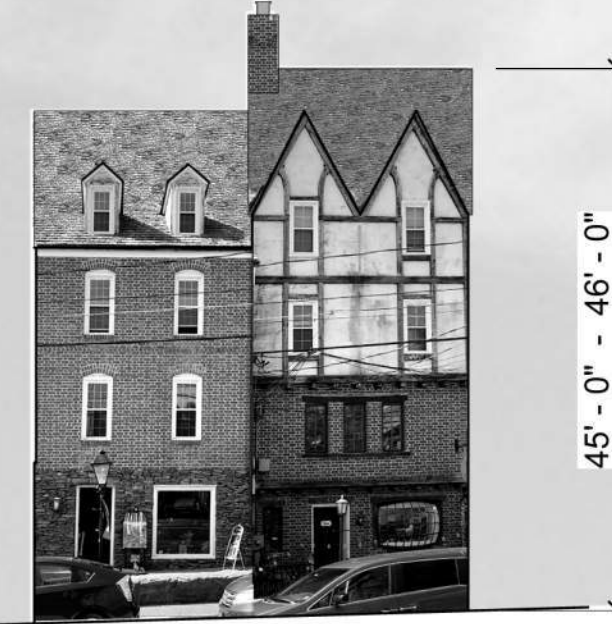

GASLIGHT LANDING

MILL STREET RETAIL

THE MILL AT OCCOQUAN

SCALE: 1/16" = 1'-0"